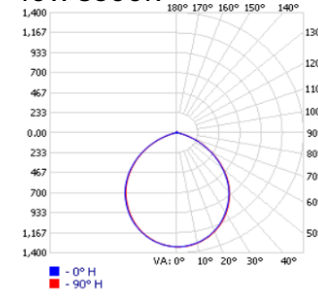

Zonal Lumen Summary			
Zone	Lumens	% Lamp	% Luminaire
0-30	670.7	36.2%	36.2%
0-40	1,067.8	57.6%	57.6%
0-60	1,670.5	90.1%	90.1%
60-90	166.1	9%	9%
70-100	47.2	2.5%	2.5%
90-120	3.8	0.2%	0.2%
0-90	1,836.6	99.1%	99.1%
90-180	17.0	0.9%	0.9%

CDL10-WS-CS-U - Set to 40W 3500K